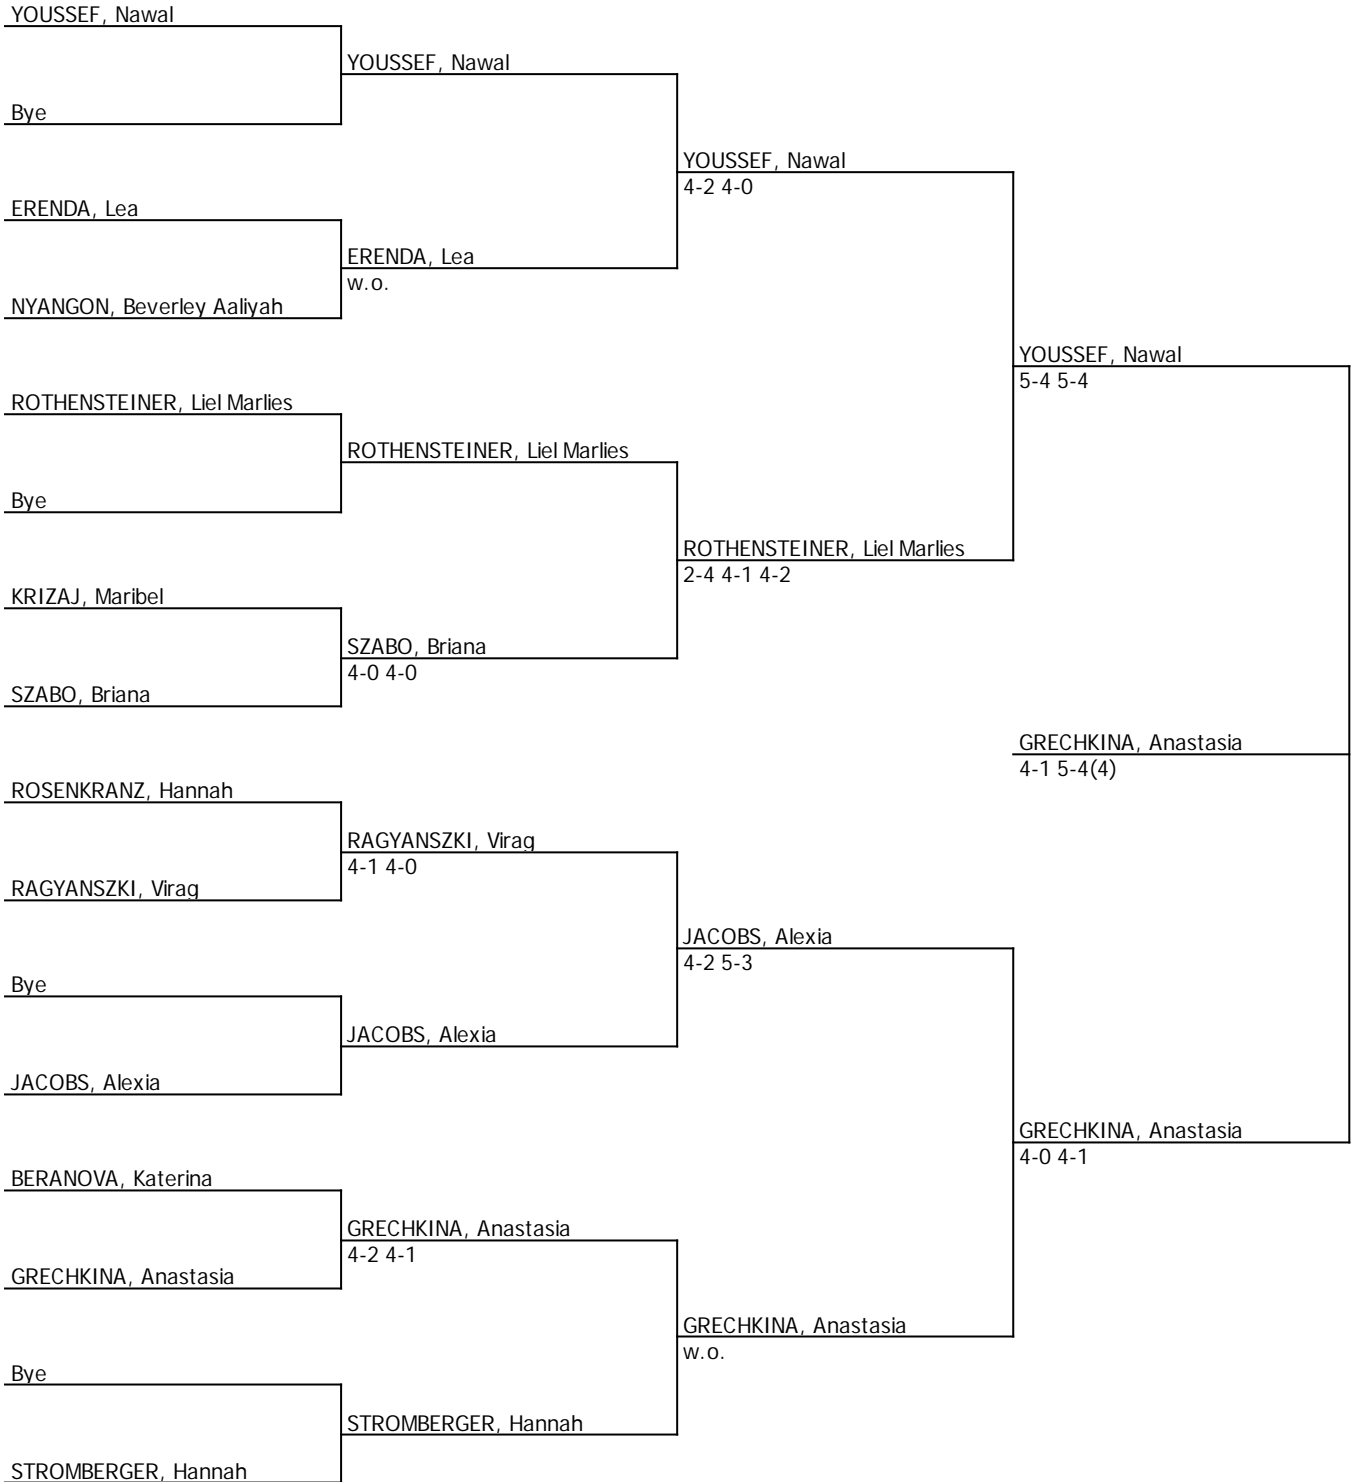

Jufa 2017 Europe Junior Tour

Tennis Europe Junior Tour

GS12 - GIRLS SINGLES 12
CONSOLATION CONSOLATION

Week of
10 JUL 2017

City, Country
Fürstenfeld, AUT

Tourn. Key
TE-AUT-29A-2017

Referee
Kurt Gogg

Round 1 Quarterfinals Semifinals Final