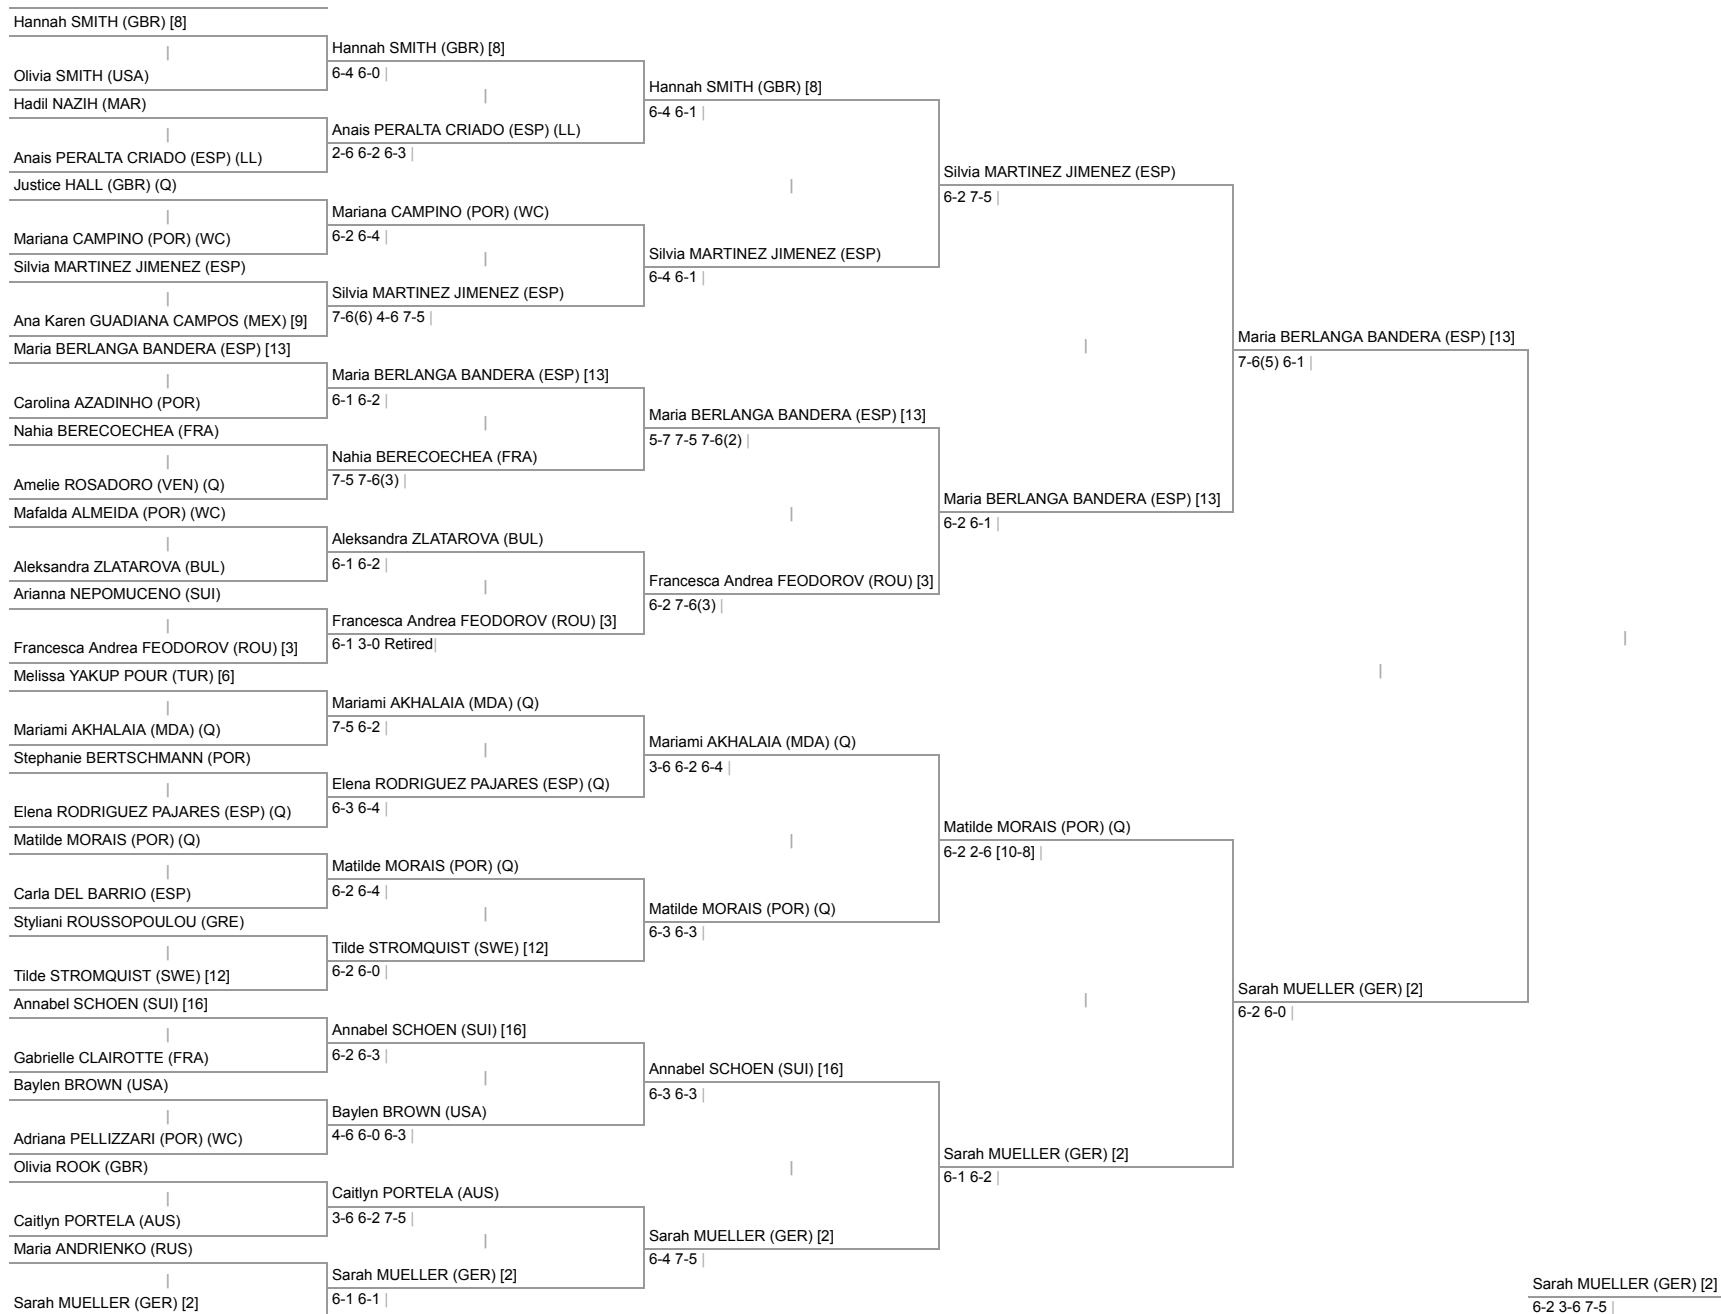

Matilde, JORGE (POR) [4]
6-3 2-0 Retired