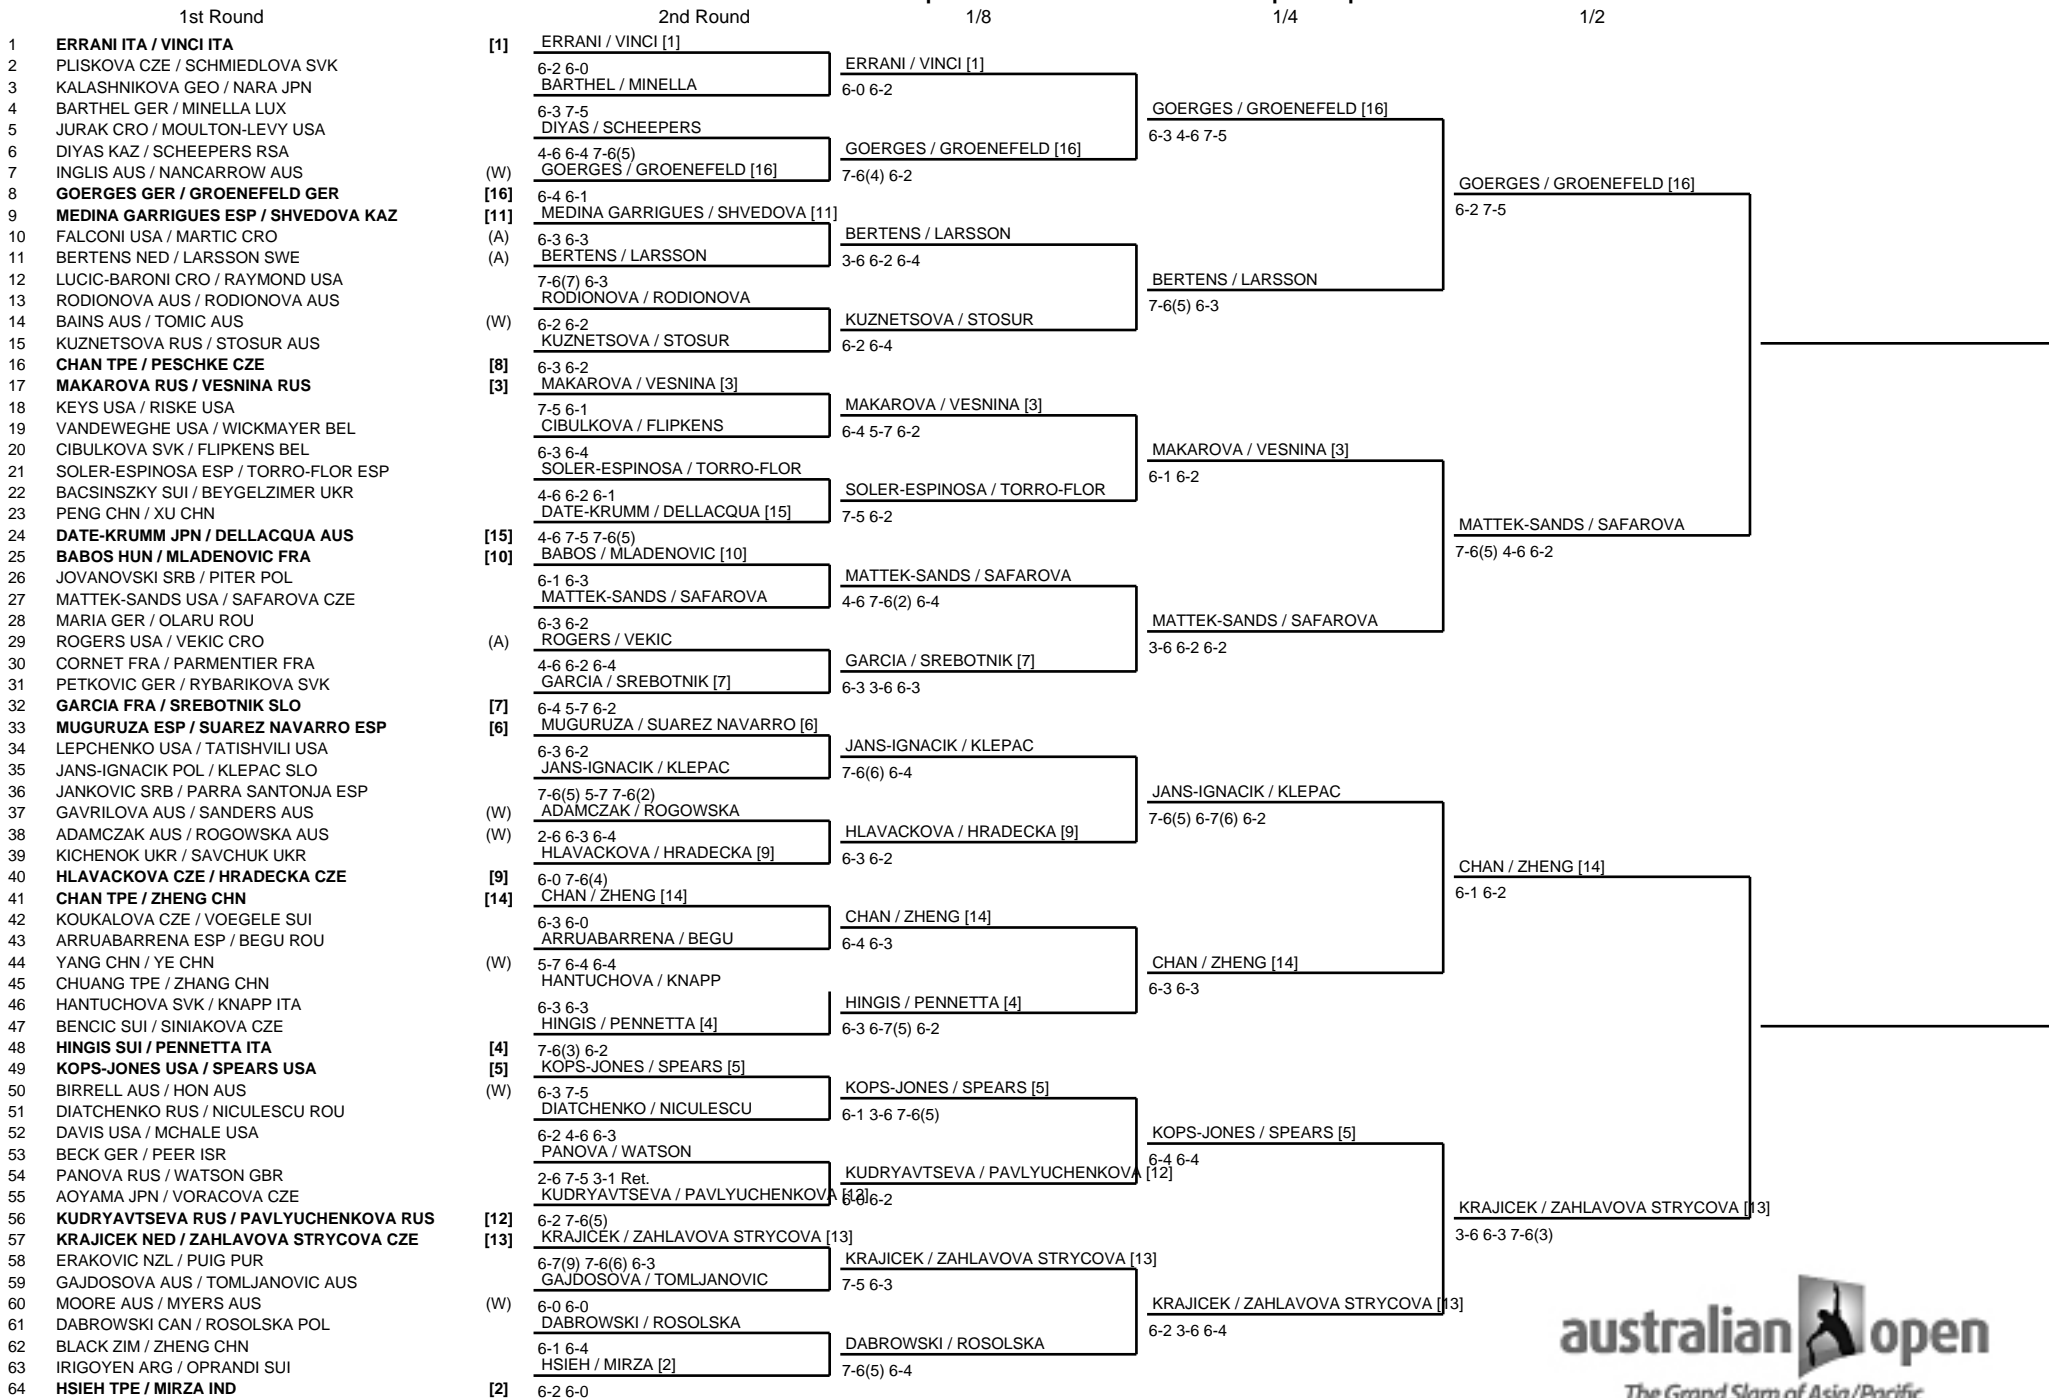

Australian Open 2015 Women's Doubles Championship

Champion: