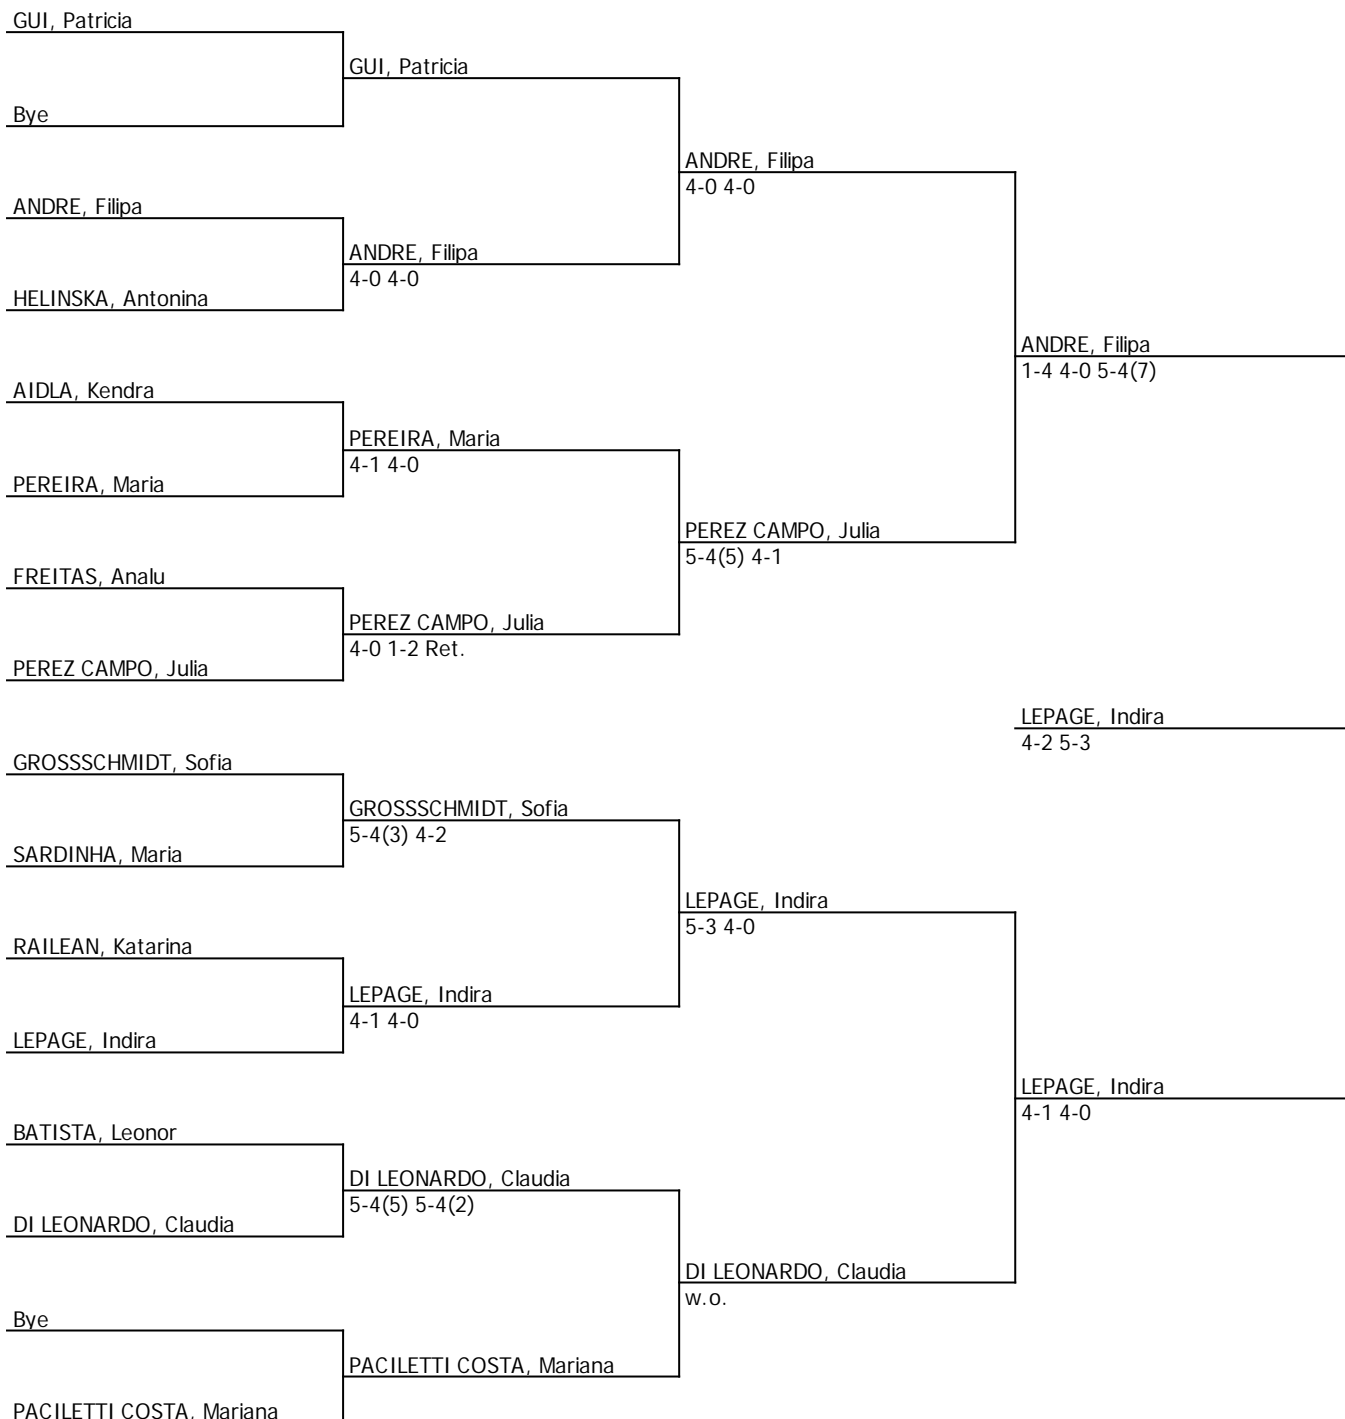

Braga Open 2018

Tennis Europe Junior Tour

GS12 - GIRLS SINGLES 12
CONSOLATION CONSOLATION

Week of
26 MAR 2018

City, Country
Braga, POR

Tourn. Key
TE-POR-13A-2018

Referee
Dino Almeida

Round 1	Quarterfinals	Semifinals	Final
---------	---------------	------------	-------

	# Seeded Players	# Lucky Losers	Replacing	www.tenniseurope.org Draw date/time: 23 MAR 2018 19:34 Last Direct Acceptance
				Player representatives Emma BOUSQUET Carla RODIER
				Signature
				Dino Almeida