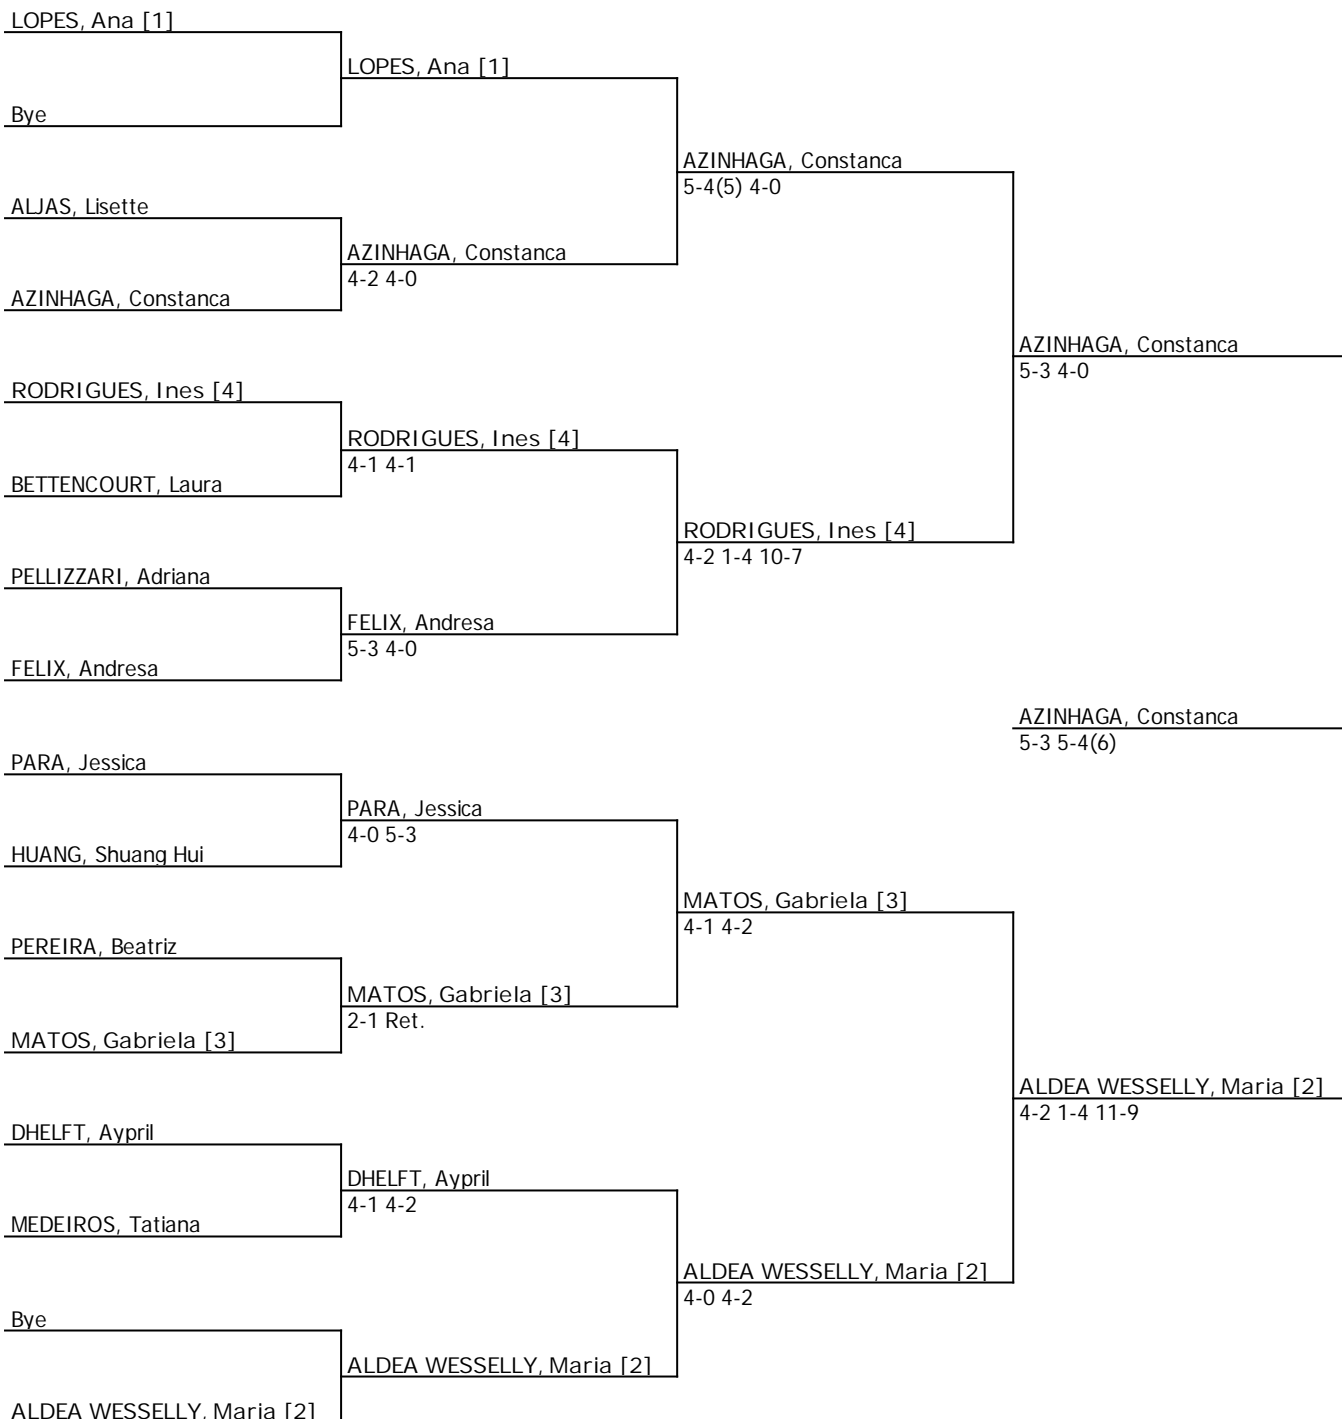

# Seeded Players	# Alternates	Replacing	Draw date/time: 10 JUN 2018 18:12
1 JORGE, Matilde	9 PINTO, Sofia		Last Direct Acceptance
2 LIPIEC, Xenia	10 MORAIS, Matilde		Player representatives
3 GUEDES, Mafalda	11 MCCRUM, Rachel		Matilde JORGE
4 ANDRIENKO, Maria	12 KOWALCZYK, Natalia		Mafalda GUEDES
5 PLAZA ARAUJO, Luana	13 RYAN, Lisa		Signature
6 RIBERA ORQUIN, Mar	14 PRANYTE, Emilija		
7 GEERLINGS, Ariana	15 LOPES, Ana		
8 DUDOVA, Yoana	16 HEINZ SANTANA, Carlota		Tomasz Pazik

VILAMOURA INTERNATIONAL UNDER 14

Tennis Europe Junior Tour

GS14 - GIRLS SINGLES 14
CONSOLATION CONSOLATION

Week of
11 JUN 2018

City, Country
Vilamoura, POR

Tourn. Key
TE-POR-24A-2018

Referee
Tomasz Pazik

Round 1 Quarterfinals Semifinals Final